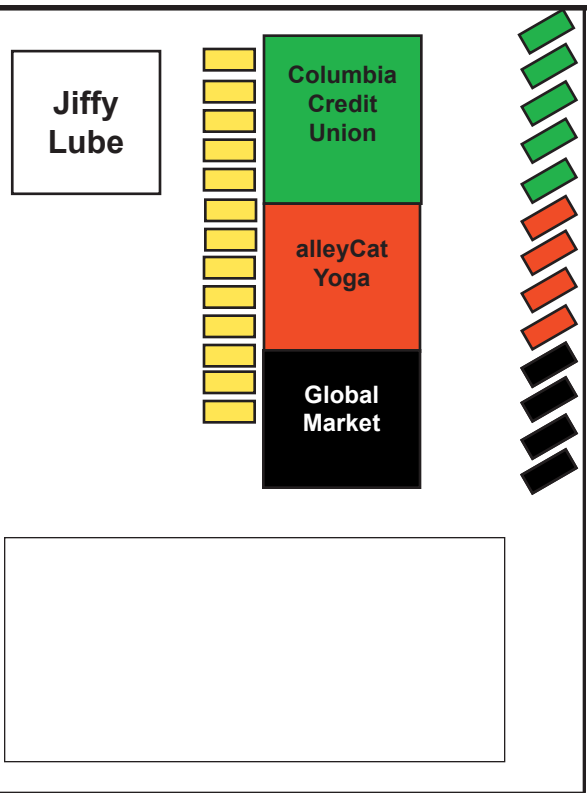

Walnut Street

Jiffy Lube

Columbia Credit Union

alleyCat Yoga

Global Market

N Providence Rd.

N 4th Street

E. Broadway Ave.

PARKING GUIDELINES

- 24 hours every day
- never park here
- after 5pm and weekends only
- meters - free after 6 pm & Sundays
- only on Sundays

If you don't have change for the meter quarters are available inside the studio.